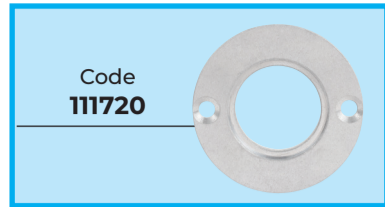

# GUIDE BUSH ADAPTORS

Router		111720	111721	111722	111723	111724	111725	493566	800439	108811
Brand	Model No.									
AEG	OFSE2000									✓
	RT1350E									✓
Atals Copco	OFSE2000									✓
Axminster White	Various	✓								
Black & Decker	KW` s	✓								
Bosch	GMF 1400 CE									✓
	GMF 1600 CE									✓
	GOF 900/1300									✓
	GOF 1250 (L)CE									✓
	GOF 1600 CE									✓
	POF 1200 AE									✓
	POF 1400 AE									✓
Casals	FT750									✓
	FT1000E									✓
CMT	2000		✓							
	1E		✓							
	7E			✓						
	8E			✓						
DeWalt	D26204K & QS	✓								
	D26204K- QS	✓								
	D26203-QS	✓								
	DCW604NT-XJ	✓								
	DWE627KT-QS		✓							
	DW613	✓								
	DW620									✓
	DW621									✓
	DW625		✓							
	DWE625-QS		✓							
Einhell	OF15									✓
	OF15E									✓
	OF97									✓
	OF97E									✓
	TC-RO 1155E	✓								
Elu	MOF177		✓							
	MOF177E		✓							
	MOF96/96E	✓								
	OF15									✓
	OF96	✓								
	OF97/97E									✓
Festool	OF1000									✓
	OF1010									✓
	OF1400									✓
	OF1E									✓
	OF650									✓
	OF900E									✓
Freud	FT1700			✓						
	FT2000			✓						
	FT2200			✓						
	FT3000			✓						
Hikoki	M12VE									✓